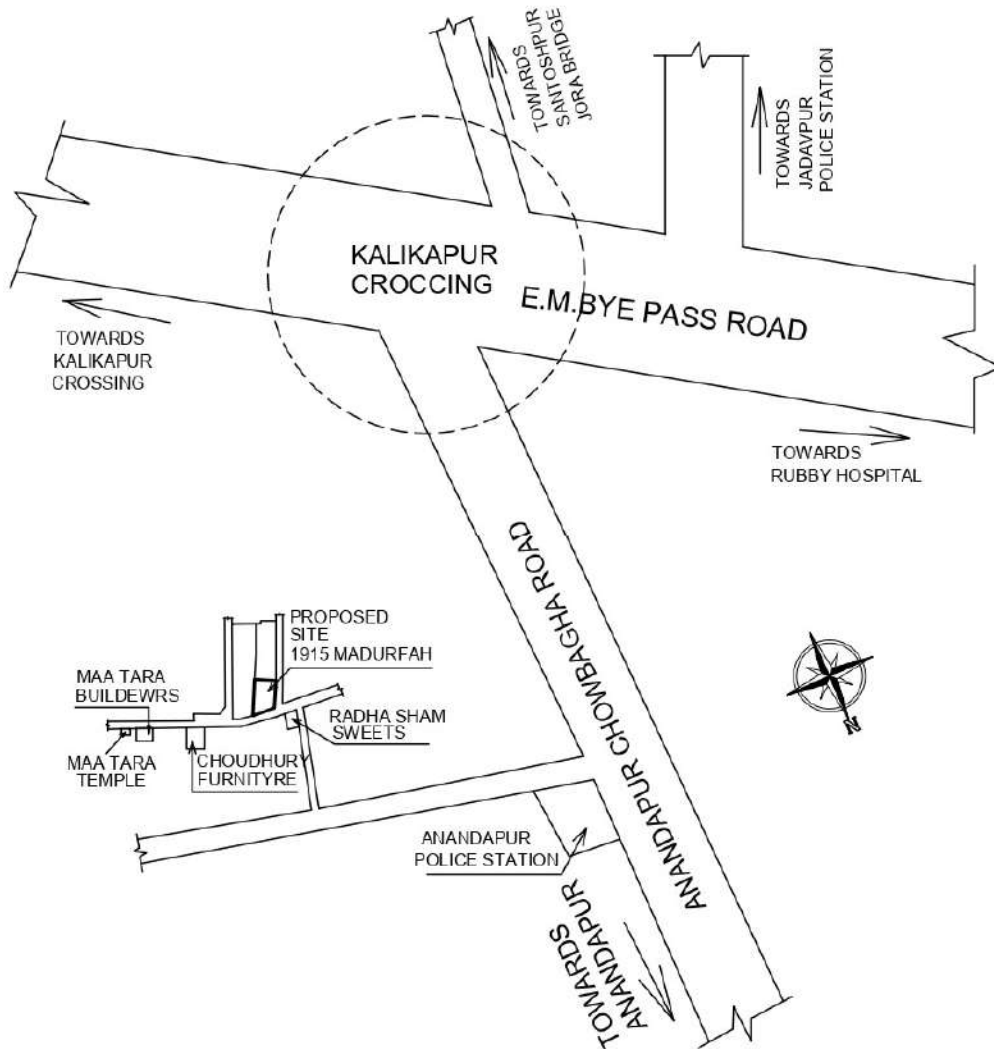

**LOCATION PLAN OF PROPOSED G+III STORIED RESIDENTIAL BUILDING
AT K.M.C. PREMISES NO. 1915, MADURDAH, KOLKATA-700 107, WARD
NO. 108, BOROUGH NO. XII, UNDER MOUZA :- MADURDAH, J.L. NO. 12,
R. S. DAG NO. 455, R. S. KHATIAN NO. 187, L.R. KHATIAN NO. 901,
P. S. - ANANDAPUR.**

LATITUDE : 22.504015

LONGITUDE : 88.408404

LOCATION PLAN

SCALE 1:4000

Oiendriila Promoters & Developers Pvt. Ltd.

Director